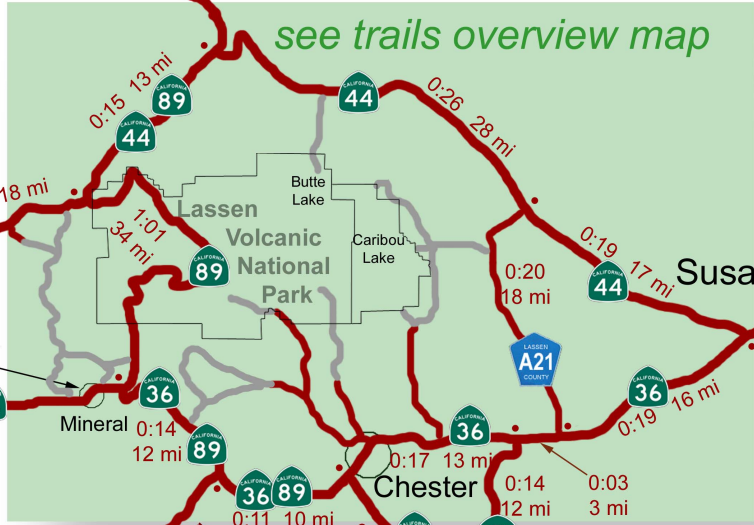

# Lassen Park Region regional highways

see trails overview map

see Manton Cutoff

narrow winding

(no gas in Manton or Mineral)

narrow, winding

N  
W + E  
S

52 mi  
miles between dots

- paved highway
- paved secondary road
- gravel road

to Bay Area

to Sacramento

Oroville

to Reno

to Reno

Mount Shasta City

Burney

Redding

Shingletown

Butte Lake

Volcanic National Park

Caribou Lake

Susanville

Anderson

Manton

Mineral

Chester

Red Bluff

Chico

Quincy