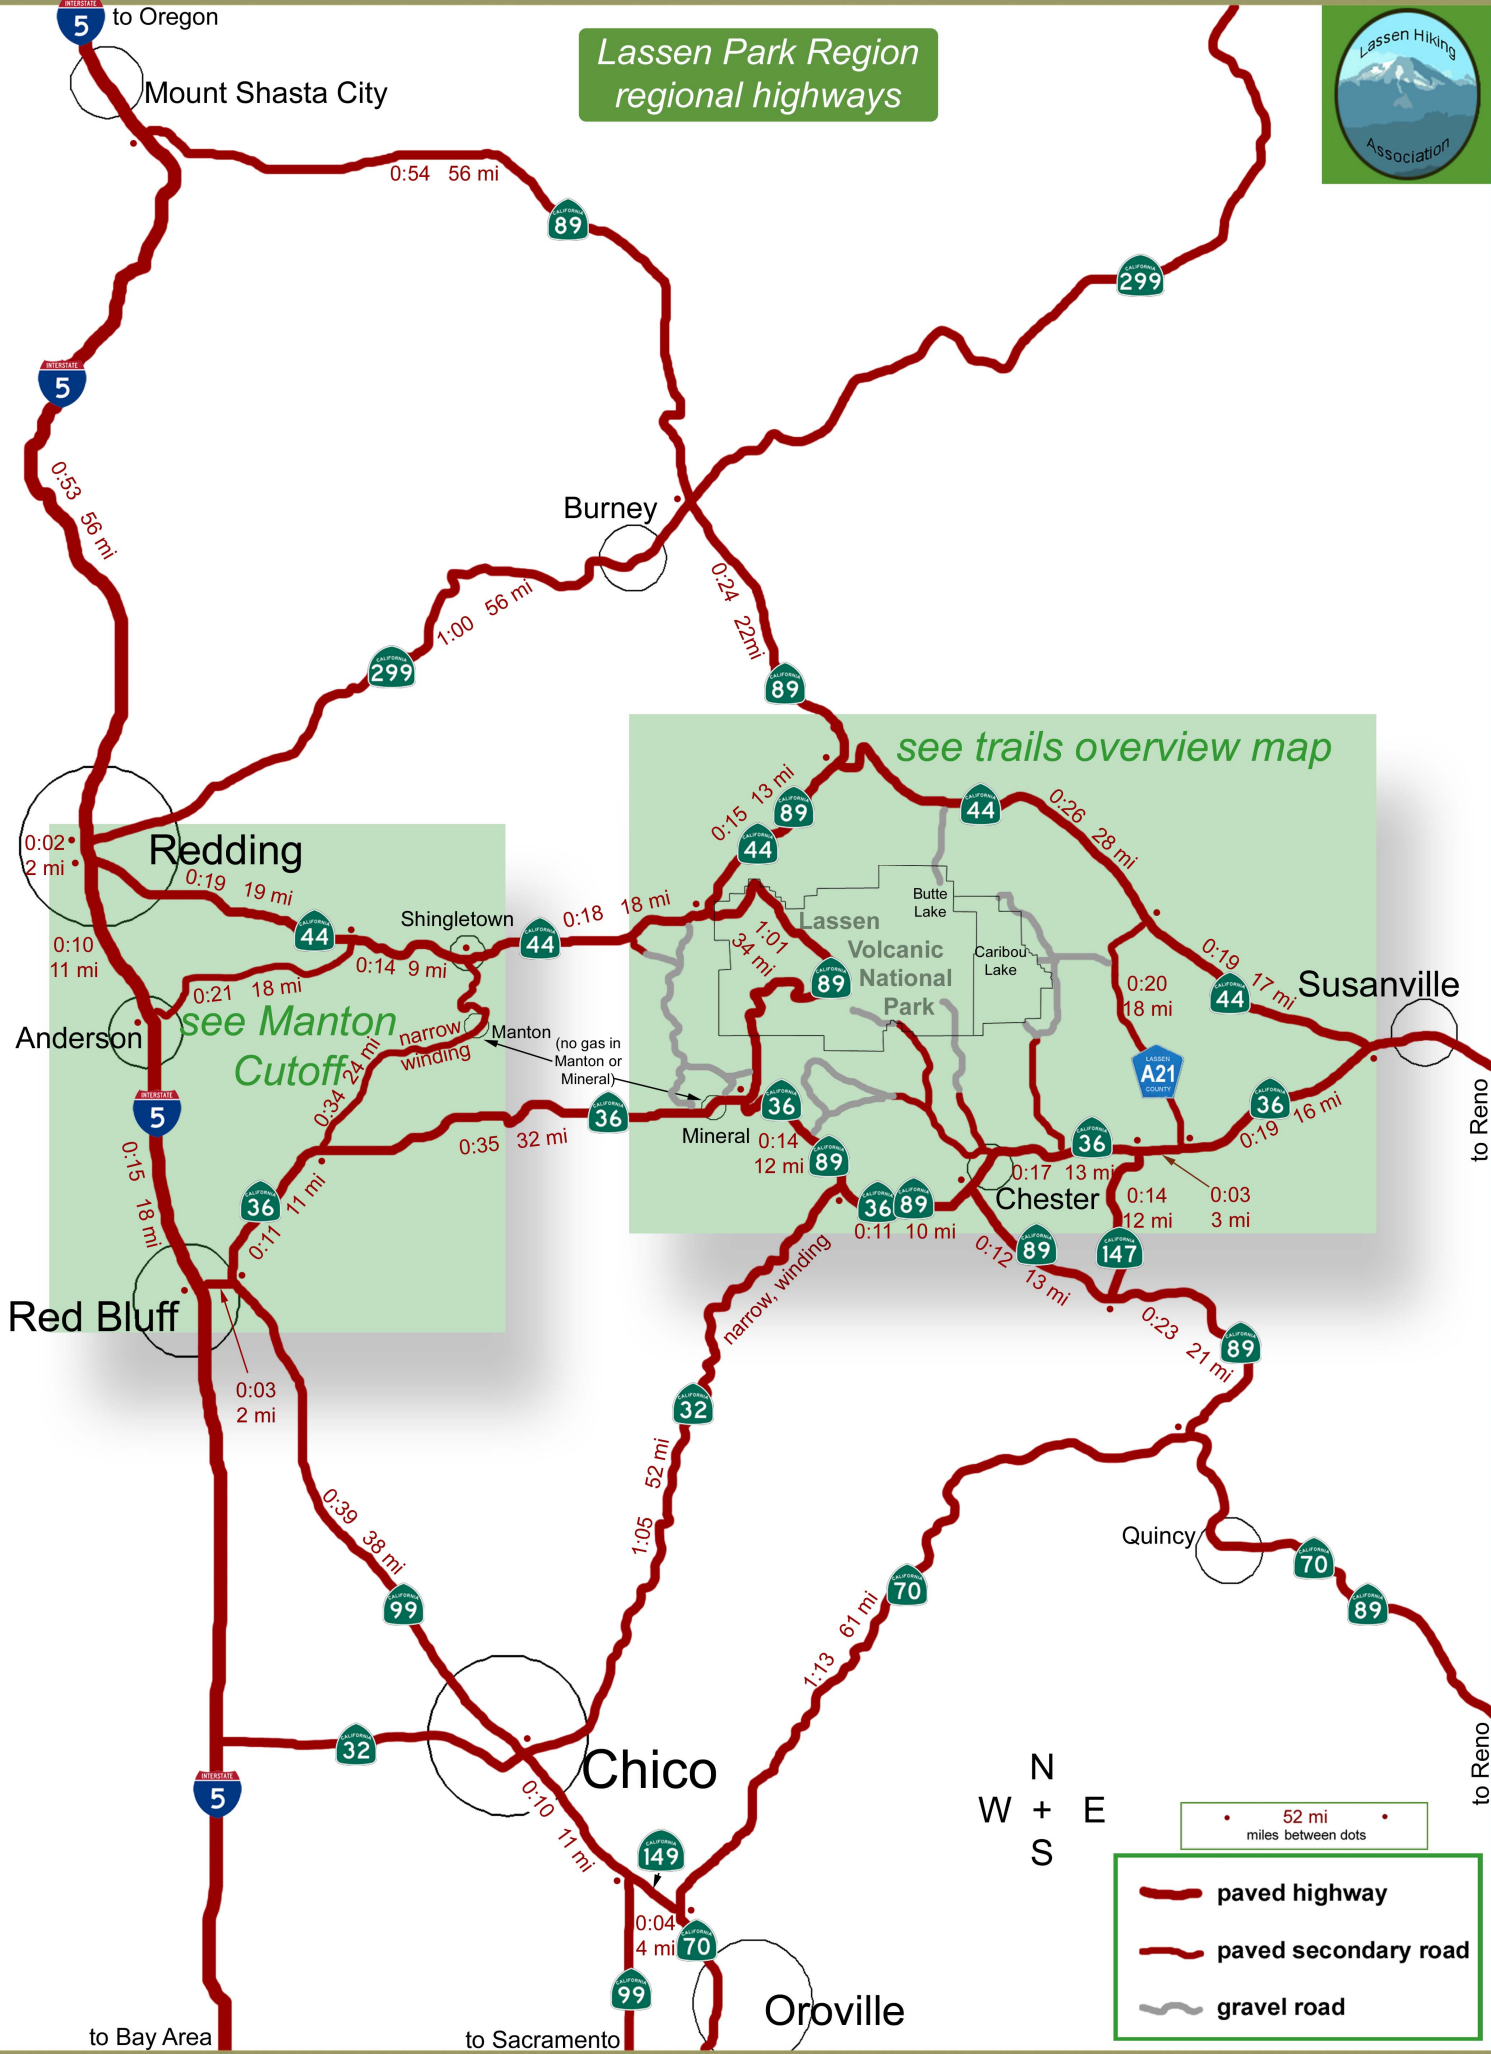

# Lassen Park Region regional highways

see trails overview map

see Manton Cutoff

narrow winding

(no gas in Manton or Mineral)

narrow, winding

N  
W + E  
S

52 mi  
miles between dots

- paved highway
- paved secondary road
- gravel road

to Bay Area

to Sacramento

Oroville

to Reno

to Reno

Mount Shasta City

Burney

Redding

Shingletown

Butte Lake

Volcanic National Park

Caribou Lake

Susanville

Anderson

Manton

Mineral

Chester

Red Bluff

Chico

Quincy